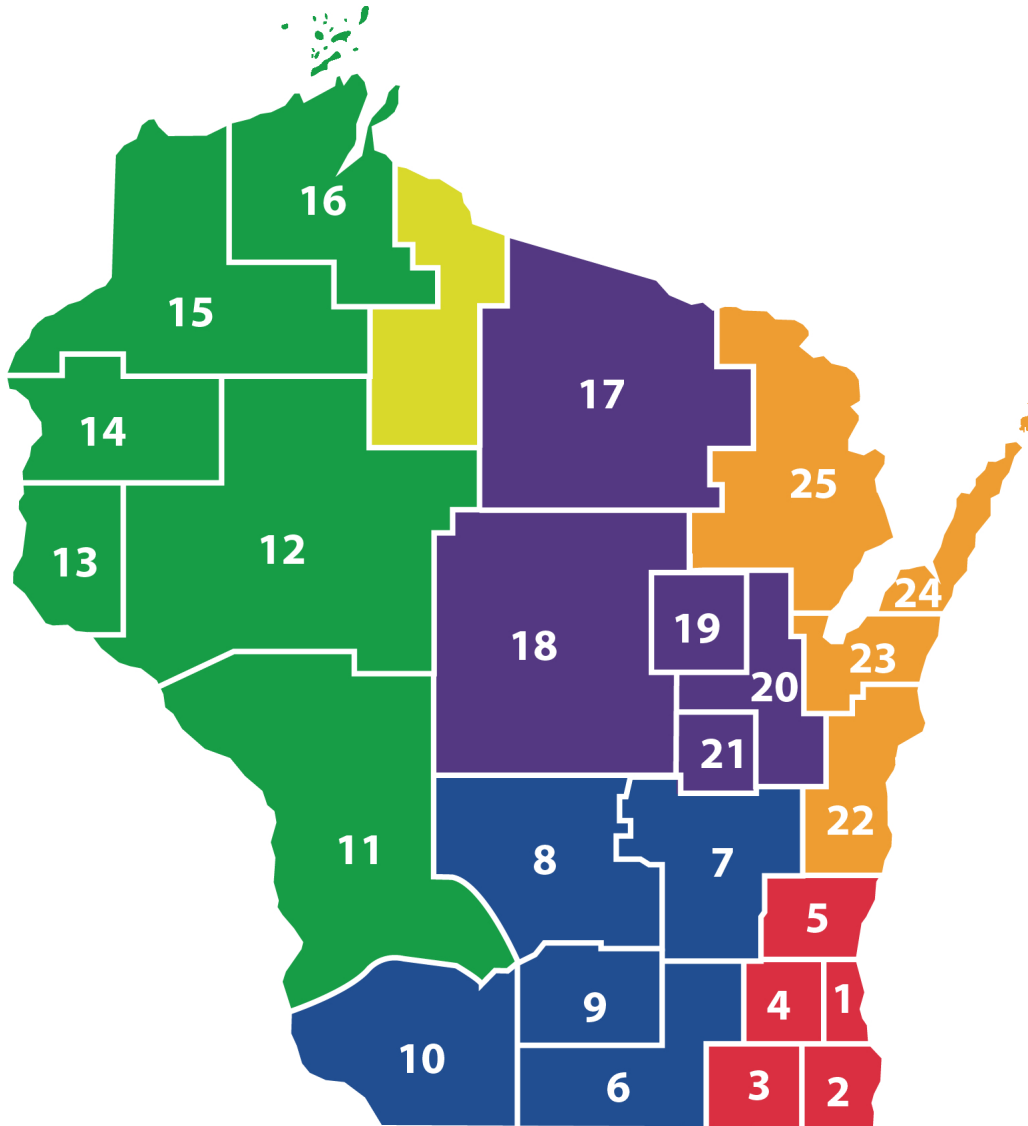

WSRA Local Councils

Please see the table below the map for links to the local council web pages.

Click on the link below to see the activities of the local reading council

If you would like to get more involved, please contact the leader of the local reading council.

Northwest Zone
Zone Coordinator,
Teri Lassig

Central Zone
Zone Coordinator,
Brian Perrodin

Southeast Zone
Zone Coordinator,
Tanya Evans

Southwest Zone
Zone Coordinator,
Amanda DeVries

DCRC

[Door County](#) (24)

GBLC

[Greater Bayland](#) (23)

[Eau Claire Area](#) (12)

[Fox Valley](#) (21)

[Racine Kenosha](#) (2)

ECARC

FVRC

RKRC

WRRC

[Wolf River](#) (19)

[Waukesha](#) (4)

[South Kettle Moraine](#) (6)

WCRC

SKMRC

LSLC

[Lake Superior Literacy Council](#) (15)